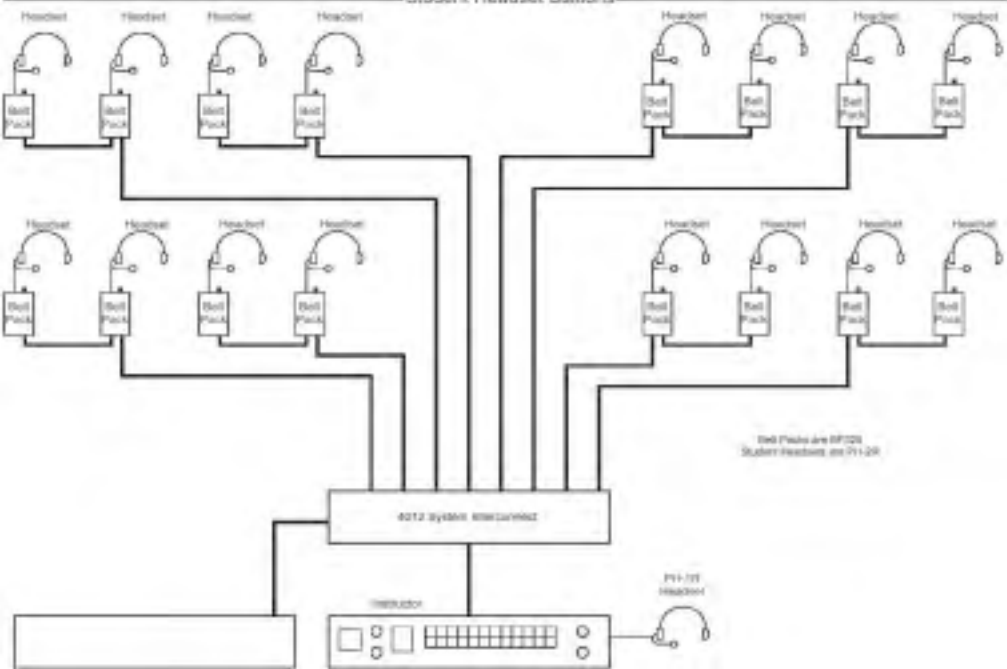

# Student Headset Stations

Bell Packs are 8P228  
Student Headsets are 711-20